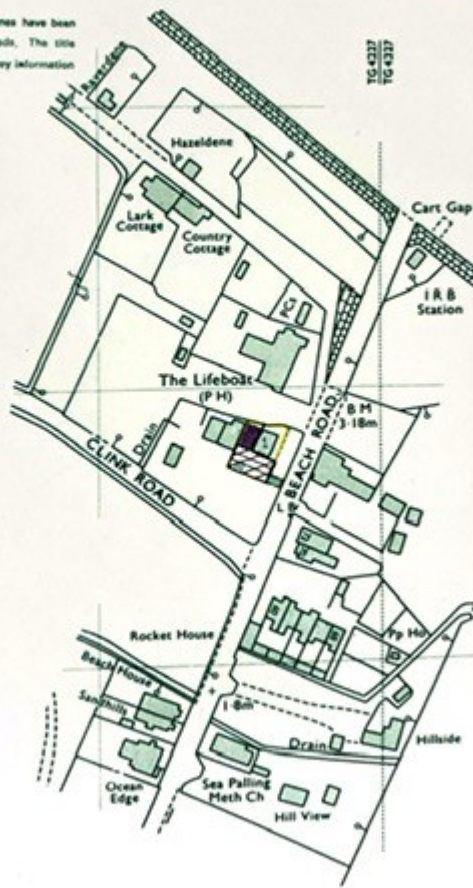

H.M. LAND REGISTRY		TITLE NUMBER	
		NK88634	
ORDNANCE SURVEY PLAN REFERENCE	TG 4227	SECTION B	Scale 1/1250 Enlarged from 1/2500
COUNTY NORFOLK	DISTRICT NORTH NORFOLK	© Crown copyright 1989	

The boundaries shown by dotted lines have been plotted from the plans on the deeds. The title plan may be updated from later survey information.